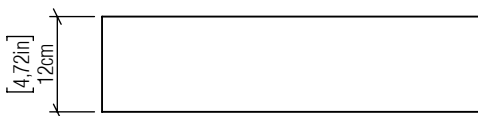

FINISHING OPTION:

	02 MATTE BLACK		27 GOLD
	06 IMBUIA		29 TEAL
	07 WHITE		30 OLIVE GREEN
	09 LOURO FREIJÓ		31 FERRARI RED
	12 TEAK		32 COPPER
	15 CAPPUCCINO		33 BRONZE
	18 AMERICAN WALNUT		34 MAPLE
	22 GLOSSY BLACK		38 PALE GOLD
	25 IREDESCENT WHITE		39 LEAD GREY
	26 LIGHT PINK		40 SATIN BLUE