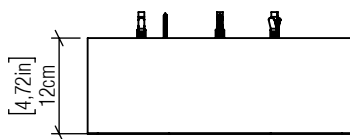

FINISHING OPTION:

	02 MATTE BLACK		27 GOLD
	06 IMBUIA		29 TEAL
	07 WHITE		30 OLIVE GREEN
	09 LOURO FREIJÓ		31 FERRARI RED
	12 TEAK		32 COPPER
	15 CAPPUCCINO		33 BRONZE
	18 AMERICAN WALNUT		34 MAPLE
	22 GLOSSY BLACK		38 PALE GOLD
	25 IREDESCENT WHITE		39 LEAD GREY
	26 LIGHT PINK		40 SATIN BLUE