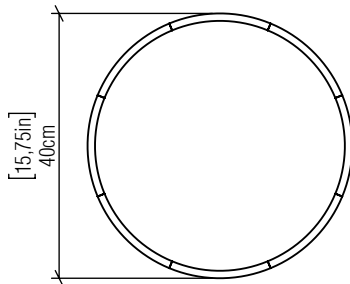

FINISHING OPTION:

	02 MATTE BLACK		27 GOLD
	06 IMBUIA		29 TEAL
	07 WHITE		30 OLIVE GREEN
	09 LOURO FREIJÓ		31 FERRARI RED
	12 TEAK		32 COPPER
	15 CAPPUCCINO		33 BRONZE
	18 AMERICAN WALNUT		34 MAPLE
	22 GLOSSY BLACK		38 PALE GOLD
	25 IREDESCENT WHITE		39 LEAD GREY
	26 LIGHT PINK		40 SATIN BLUE