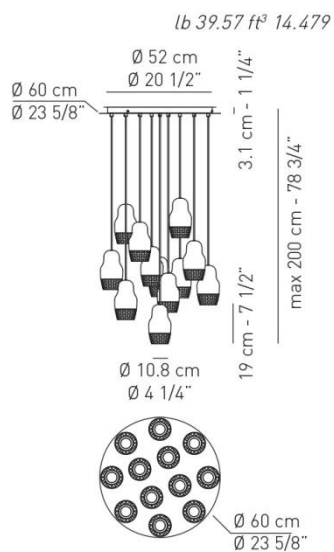

- GU10
- Downlight
- Installs over 4 in. octagonal J-box (support independently)
- Supply voltage: 120 AC
- Switch mode: on-off
- Aluminum/glass shade

Product code composition

FEDORA

Type	Article	Colours	Finish	Source
US	FEDO 12	RO rose gold + glass BR bronze + glass CR chrome + glass	BC white varnished metal	GU1 GU10 LED 12 x 7W - included diffused beam - 3000K

DRY LOCATION CRI80

 dimmable ELV TRAILING EDGE PHASE CUT
 120VAC **LED** 4200 lm 50 lm/W

example composition code | US | FEDO12 | CR | BC | GU1

Available colors

RO
Rose Gold

BR
Bronze

CR
Chrome

CUSTOMER _____ NOTES _____