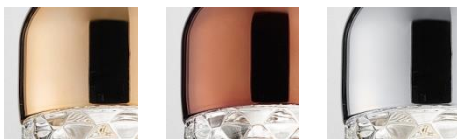

US FEDO 12
Design by Dima Loginoff

Collection consisting of recessed downlight and suspended lamps. Available in several colors and sizes. LED light source with GU10 fitting.

Typology: SUSPENDED LAMP

Ratings

- GU10
- Downlight
- Installs over 4 in. octagonal J-box (support independently)
- Supply voltage: 120 AC
- Switch mode: on-off
- Aluminum/glass shade

Product code composition

FEDORA

Type	Article	Colours	Finish	Source
US	FEDO 12	RO rose gold + glass BR bronze + glass CR chrome + glass	BC white varnished metal	GU1 GU10 LED 12 x 7W - included diffused beam - 3000K

DRY LOCATION CRI80

 dimmable ELV TRAILING EDGE PHASE CUT
 120VAC **LED** 4200 lm 50 lm/W

example composition code | US | FEDO12 | CR | BC | GU1

Available colors

RO
Rose Gold

BR
Bronze

CR
Chrome

CUSTOMER _____ NOTES _____