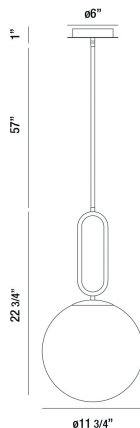

PROSPECT, 12" ROUND PENDANT

PRODUCT DETAILS

No.	:	37349-011
Product Color	:	GOLD
Product Material	:	METAL
Shade / Accent Colour	:	CLEAR
Shade / Accent Material	:	GLASS
Diameter	:	11.75"
Height	:	22.75"
Overall Height	:	80.75"
Weight	:	6.6lbs

LIGHT SOURCE DETAILS

Number of Bulbs	:	1
Light Source	:	Incandescent
Light Source Type	:	A19
Input Voltage	:	120V
Bulb Voltage	:	120V
Socket Type	:	E26
Wattage	:	60W
Total Wattage	:	60W
Bulb Included	:	No
Dimmable	:	Yes

Options Available

ITEM NO.	FINISH	SHADE
37349-011	GOLD	CLEAR

TECHNICAL DETAILS

Hanging Support Type	:	ROD
Hanging Support Length	:	57"
Rods Included	:	3"+6"+12"+18"+18"
Canopy / Backplate Height	:	1"
Canopy / Backplate Dia.	:	6"
Approval	:	