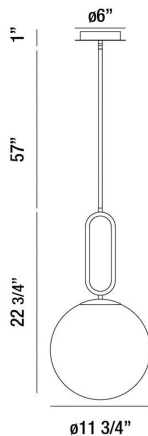

PROSPECT, 12" ROUND PENDANT

PRODUCT DETAILS

No.	:	37233-013
Product Color	:	BLACK
Product Material	:	METAL
Shade / Accent Colour	:	OPAL WHITE
Shade / Accent Material	:	GLASS
Diameter	:	11.75"
Height	:	22.75"
Overall Height	:	80.75"
Weight	:	4.6lbs

LIGHT SOURCE DETAILS

Number of Bulbs	:	1
Light Source	:	Incandescent
Light Source Type	:	A19
Input Voltage	:	120V
Bulb Voltage	:	120V
Socket Type	:	E26
Wattage	:	60W
Total Wattage	:	60W
Bulb Included	:	No
Dimmable	:	Yes

Options Available

ITEM NO.	FINISH	SHADE
37233-013	BLACK	OPAL WHITE
37233-026	SATIN NICKEL	OPAL WHITE
37233-036	GOLD	OPAL WHITE

TECHNICAL DETAILS

Hanging Support Type	:	ROD
Hanging Support Length	:	57"
Rods Included	:	3"+6"+12"+18"+18"
Canopy / Backplate Height	:	1"
Canopy / Backplate Dia.	:	6"
Location	:	DRY
Approval	:	