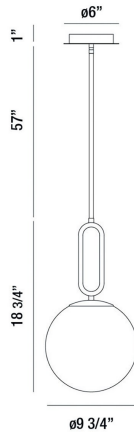

PROSPECT, 10" ROUND PENDANT

Options Available

ITEM NO.	FINISH	SHADE
37231-019	BLACK	OPAL WHITE
37231-022	SATIN NICKEL	OPAL WHITE
37231-039	GOLD	OPAL WHITE

PRODUCT DETAILS

No.	:	37231-019
Product Color	:	BLACK
Product Material	:	METAL
Shade / Accent Colour	:	OPAL WHITE
Shade / Accent Material	:	GLASS
Diameter	:	9.75"
Height	:	18.75"
Overall Height	:	76.75"
Weight	:	3.6lbs

LIGHT SOURCE DETAILS

Number of Bulbs	:	1
Light Source	:	Incandescent
Light Source Type	:	A19
Input Voltage	:	120V
Bulb Voltage	:	120V
Socket Type	:	E26
Wattage	:	60W
Total Wattage	:	60W
Bulb Included	:	No
Dimmable	:	Yes

TECHNICAL DETAILS

Hanging Support Type	:	ROD
Hanging Support Length	:	57"
Rods Included	:	3"+6"+12"+18"+18"
Canopy / Backplate Height	:	1"
Canopy / Backplate Dia.	:	6"
Location	:	DRY
Approval	:	

PROJECT INFORMATION