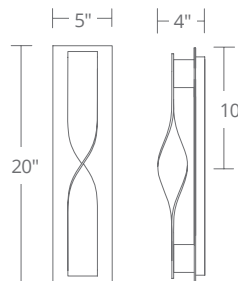

Fixture Type: _____

Catalog Number: _____

Project: _____

Location: _____

PRODUCT DESCRIPTION

Dramatically illuminated curvature. A multi-dimensional metal wall sculpture captivates from various directions in luxurious exterior and interior environments. The fluid hardware reveals a beautiful play of light and shadow within.

SPECIFICATIONS

Construction: Aluminum

Light Source: High output LED

Finish: Black (BK), Bronze (BZ), Graphite (GH)

Standards: ETL & cETL Wet Location listed, IP65, ADA Compliant

FEATURES

- Weather-resistant powder coat
- Up and down illumination for wall grazing
- No transformer or driver needed
- Dimmer: ELV
- Rated Life: 50,000 hours
- Color temp: 3000K
- CRI: 90

ORDER NUMBER

Model	Height	Wattage	Voltage	LED Lumens	Delivered Lumens	Finish									
WS-W5620	20"	17W	120V	550	401	<table border="0"> <tr> <td>BK</td> <td><i>Black</i></td> <td></td> </tr> <tr> <td>BZ</td> <td><i>Bronze</i></td> <td></td> </tr> <tr> <td>GH</td> <td><i>Graphite</i></td> <td></td> </tr> </table>	BK	<i>Black</i>		BZ	<i>Bronze</i>		GH	<i>Graphite</i>	
BK	<i>Black</i>														
BZ	<i>Bronze</i>														
GH	<i>Graphite</i>														