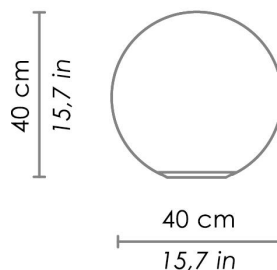

SFERIS

TABLE

AI LIGHTS
LATTI

Table lamps with diffuser in mouth-blown, satin-finish opal triplex glass; chromed, brushed brass finish or matt white or black painted metal frame. Sferis is designed also for modular use. The product is suitable for indoor use only; a version with IP44 rating - ideal for bathrooms and installation above mirrors - is available on request.

Available on request:
IP44

CODE	COLOR
LL4301B	White
LL4301N	Black

DIMENSIONS AND HOLES

Dimensions	Ø 40 cm / Ø 15,7 in

ILLUMINOTECHNICAL SPECIFICATIONS

Source	E27
Type	Bulb E27
Total Watt	1 x 70 HS
Lamp life	minimum 2 years guaranteed

ILLUMINOTECHNICAL SPECIFICATIONS

Driver	not included
Voltage	220-240 V
Frequency	50/60 Hz

PHYSICAL SPECIFICATIONS

We reserve the right to change the specifications of our product. For the latest information on the product visit www.zafferanoitalia.com