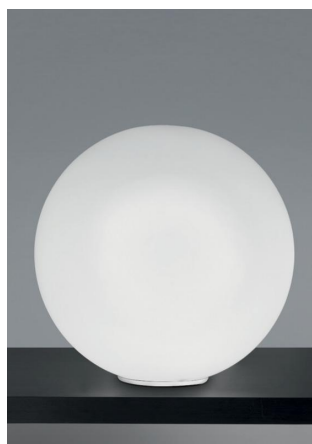

AI LIGHTS
LATI

COLLECTION

SFERIS

TABLE

SFERIS

TABLE

AI LIGHTS
LATTI

Table lamps with diffuser in mouth-blown, satin-finish opal triplex glass; chromed, brushed brass finish or matt white or black painted metal frame. Sferis is designed also for modular use. The product is suitable for indoor use only; a version with IP44 rating - ideal for bathrooms and installation above mirrors - is available on request.

Available on request:
IP44

CODE	COLOR
LL4301B	White 
LL4301N	Black 

DIMENSIONS AND HOLES

Dimensions	Ø 40 cm / Ø 15,7 in
------------	---------------------

ILLUMINOTECHNICAL SPECIFICATIONS

Source	E27
Type	Bulb E27
Total Watt	1 x 70 HS
Lamp life	minimum 2 years guaranteed