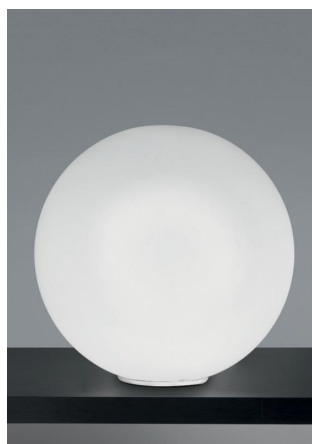

AI LIGHTS
LATI

COLLECTION

SFERIS

TABLE

SFERIS

TABLE

E27 IP20  

AI LIGHTS
LATTI

Table lamps with diffuser in mouth-blown, satin-finish opal triplex glass; chromed, brushed brass finish or matt white or black painted metal frame. Sferis is designed also for modular use. The product is suitable for indoor use only; a version with IP44 rating - ideal for bathrooms and installation above mirrors - is available on request.

Available on request:
IP44

CODE COLOR

LL4300B White 

LL4300N Black 

DIMENSIONS AND HOLES

Dimensions \varnothing 30 cm / \varnothing 11,8 in

ILLUMINOTECHNICAL SPECIFICATIONS

Source E27
Type Bulb E27
Total Watt 1 x 70 HS
Lamp life minimum 2 years guaranteed