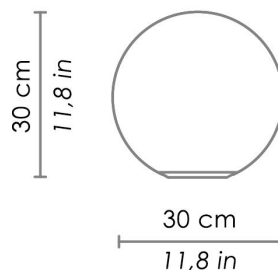

SFERIS

TABLE

E27 IP20

AI LIGHTS
LATTI

Table lamps with diffuser in mouth-blown, satin-finish opal triplex glass; chromed, brushed brass finish or matt white or black painted metal frame. Sferis is designed also for modular use. The product is suitable for indoor use only; a version with IP44 rating - ideal for bathrooms and installation above mirrors - is available on request.

Available on request:
IP44

CODE COLOR

LL4300B White

LL4300N Black

DIMENSIONS AND HOLES

Dimensions $\varnothing$ 30 cm / $\varnothing$ 11,8 in

ILLUMINOTECHNICAL SPECIFICATIONS

Source E27
Type Bulb E27
Total Watt 1 x 70 HS
Lamp life minimum 2 years guaranteed

ILLUMINOTECHNICAL SPECIFICATIONS

Driver not included
Voltage 220-240 V
Frequency 50/60 Hz

PHYSICAL SPECIFICATIONS

We reserve the right to change the specifications of our product. For the latest information on the product visit www.zafferanoitalia.com