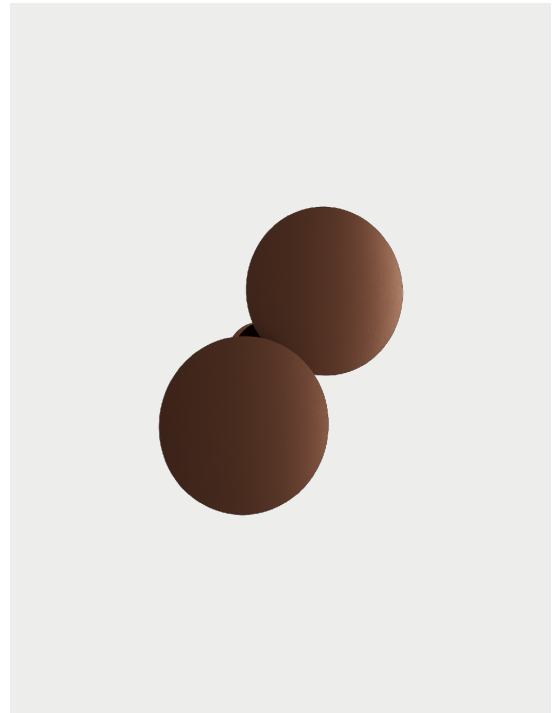

Puzzle Round,
design by Studio Italia Design, 2016

Wall

With its soft forms, flexible joints and LED light source, Puzzle Round can be adjusted at will to create suggestive plays of light on the walls and ceiling. The discrete design and choice of three finishes make them perfect for various living spaces.

| Puzzle Round Single | Light source | Frame: Aluminium | Diffuser: | Code |
|---------------------|---|------------------|-----------|--------|
| | LED • 3000 K • 1 x 17W 1800 lm • 120V • CRI 92 • MacAdam 3-Step LED and driver included | Matte Black 9005 | — | 159310 |
| | | Coppery Bronze | — | 159305 |
| | | Matte White 9016 | — | 159302 |

Light source

- LED
- 3000 K
- 1 × 17W | 1800 lm
- 120V
- CRI 92
- MacAdam 3-Step

LED and driver included

Other applications of Puzzle Round

Ceiling