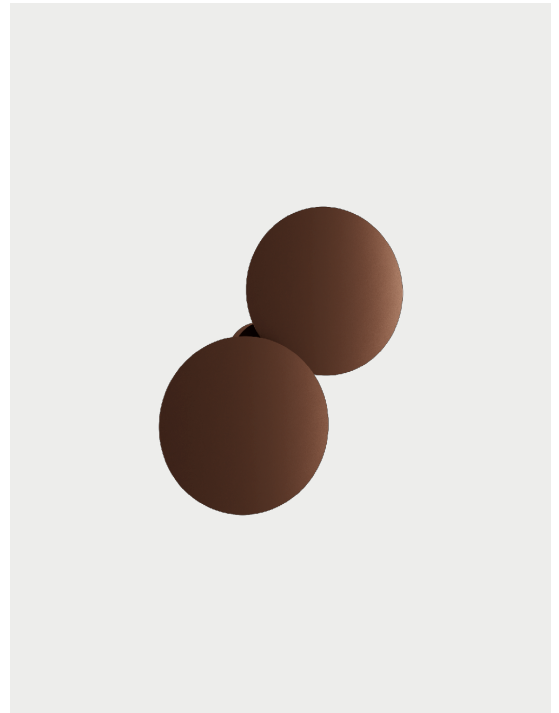

Puzzle Round,  
design by Studio Italia Design, 2016

Wall

With its soft forms, flexible joints and LED light source, Puzzle Round can be adjusted at will to create suggestive plays of light on the walls and ceiling. The discrete design and choice of three finishes make them perfect for various living spaces.

Puzzle Round Double	Light source	Frame: Aluminium	Diffuser:	Code
	<p>LED</p> <ul style="list-style-type: none"> <li>• 3000 K</li> <li>• 2 x 17W   3600 lm</li> <li>• 120V</li> <li>• CRI 92</li> <li>• MacAdam 3-Step</li> </ul> <p>LED and driver included</p>	● Matte Black 9005	—	159312
		● Coppery Bronze	—	159306
		● Matte White 9016	—	159304

### Light source

- LED
- 3000 K
- 2 × 17W | 3600 lm
- 120V
- CRI 92
- MacAdam 3-Step

LED and driver included

---