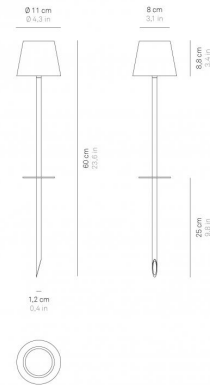

POLDINA

FLOOR

zafferano

LAMPES A PORTER

LED

IP54

Poldina lamp with peg is a battery-operated portable and rechargeable lamp, equipped with dimmer touch control and a 2-rod kit plus peg. An additional 25 cm rod is available as an accessory to increase the height of the lamp.

Power charger with micro USB plug - included.

Accessories:

- Multi-socket USB charger (8xUSB) - LD0340RA
- Replacement battery pack BAT04703706701900

CODE COLOR

LD0282B3	White	
LD0282N3	Dark grey	
LD0282R3	Rust	

DIMENSIONS AND HOLES

Dimensions $\varnothing$ 11 - h 60 cm / $\varnothing$ 4,3 - h 23,6 in

ILLUMINOTECHNICAL SPECIFICATIONS

Source	LED
Type	SMD
Total Watt	2,2 W
Lumen lamp	188 lm
Colour temperature	3000 K
CRI	>80
Lamp life	about 450 charges

ILLUMINOTECHNICAL SPECIFICATIONS

Voltage	220-240 V
Frequency	50 - 60 HZ
Battery	lithium battery (18650/2200mAh*2) INCLUDED - REPLACEABLE
Charge	6 hours