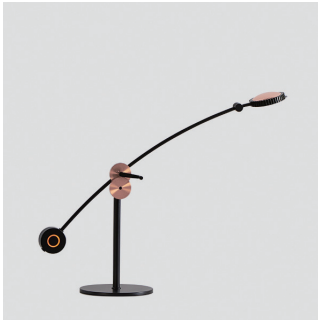

PLANET embodies and represents the SEED ideology. At SEED we are simple, elegant, practical, yet interactive. It took our design geniuses tiresome years to overcome a myriad of technical challenges, but finally, the PLANET was born. PLANET is incredibly polished and sophisticated, yet still so straightforward. The multi-adjustable parts provide the user flexibility to meet their every need. Combining intelligent design with innovational aesthetics, the PLANET is ready to tenderly emit a moon-like illumination through genuine copper/ brass gears.

By Chen, Chao Cheng 陳昭成

matt black + copper

**Planet Table****Model**
SLD-100DRTE**Material**
steel, copper (gear)**Light Source**
LED 8.6W 3000K CRI90 350lm**Feature**
Touch dimmer switch**Weight**
3.6kg / 7.9lb**Cord**
280cm / 110.2"**Color**
 matt black + copper

matt black + copper

**Planet Floor****Model**
SLD-100FRTE**Material**
steel, copper (gear)**Light Source**
LED 8.6W 3000K CRI90 350lm**Feature**
Touch dimmer switch**Weight**
6.2kg / 13.6lb**Cord**
290cm / 114.1"**Color**
 matt black + copper