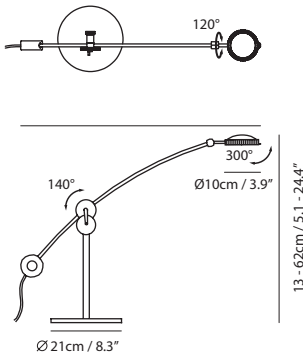

By Chen, Chao Cheng 陳昭成

matt black + copper

**Planet Table****Model**
SLD-100DRTE**Material**
steel, copper (gear)**Light Source**
LED 8.6W 3000K CRI90 350lm**Feature**
Touch dimmer switch**Weight**
3.6kg / 7.9lb**Cord**
280cm / 110.2"**Color**
 matt black + copper

matt black + copper

**Planet Floor****Model**
SLD-100FRTE**Material**
steel, copper (gear)**Light Source**
LED 8.6W 3000K CRI90 350lm**Feature**
Touch dimmer switch**Weight**
6.2kg / 13.6lb**Cord**
290cm / 114.1"**Color**
 matt black + copper