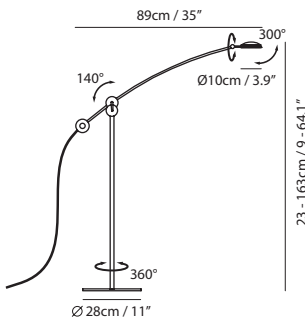

By Chen, Chao Cheng 陳昭成

matt black + copper

**Planet Table****Model**
SLD-100DRTE**Material**
steel, copper (gear)**Light Source**
LED 8.6W 3000K CRI90 350lm**Feature**
Touch dimmer switch**Weight**
3.6kg / 7.9lb**Cord**
280cm / 110.2"**Color**
 matt black + copper

matt black + copper

**Planet Floor****Model**
SLD-100FRTE**Material**
steel, copper (gear)**Light Source**
LED 8.6W 3000K CRI90 350lm**Feature**
Touch dimmer switch**Weight**
6.2kg / 13.6lb**Cord**
290cm / 114.1"**Color**
 matt black + copper