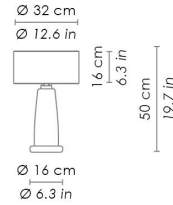

PERLE

TABLE

zafferano

BESPOKE
GLASS
LIGHTING

Design Federico de Majo 2015

Handcrafted mouth-blown glass in various colours, a combination of transparency and glass paste. Chromed - painted metal parts and white fabric lampshade. Customizable product.

CODE	COLOR

LPR0101B	Clear
LPR0106B	Orange
LPR0107B	Blue
LPR0109B	Grey
LPR0111B	Red
LPR0113B	Apple green

DIMENSIONS AND HOLES

Dimensions Ø 32 - h 50 cm / Ø 12,6 - h 19,7 in

ILLUMINOTECHNICAL SPECIFICATIONS

Source	E14 + E27
Type	1 x E14 + 1 x E27
Total Watt	28-70 W HS
Lamp life	minimum 3 years guaranteed

ELECTRICAL SPECIFICATIONS

Driver	included
Voltage	220-240 V
Frequency	50 - 60 Hz

PHYSICAL SPECIFICATIONS