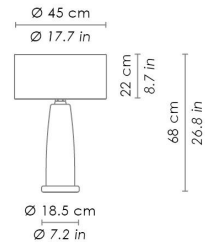

PERLE

TABLE

zafferano

BESPOKE
GLASS
LIGHTING

Design Federico de Majo 2015

Handcrafted mouth-blown glass in various colours, a combination of transparency and glass paste. Chromed - painted metal parts and white fabric lampshade. Customizable product.

CODE COLOR

LPR0201B	Clear
LPR0206B	Orange
LPR0207B	Blue
LPR0209B	Grey
LPR0211B	Red
LPR0213B	Apple green

DIMENSIONS AND HOLES

Dimensions $\varnothing 45$ - h 68 cm / $\varnothing 17,7$ - h 26,8 in

ILLUMINOTECHNICAL SPECIFICATIONS

Source	E14 + E27
Type	1 x E14 + 1 x E27
Total Watt	28-105 W HS
Lamp life	minimum 3 years guaranteed

ELECTRICAL SPECIFICATIONS

Driver	included
Voltage	220-240 V
Frequency	50 - 60 Hz

PHYSICAL SPECIFICATIONS