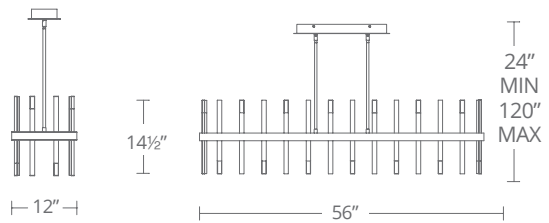

PRODUCT DESCRIPTION

Like a dynamic instrument of musical chimes, Harmonix plays to the rhythm of light. A duet of gorgeous black with aged brass. Beautiful playful light perfectly executed in two formats.

SPECIFICATIONS

Construction: Aluminum

Light Source: High output LED

Dimming: ELV / 0-10V

Finish: Black/Aged Brass

Standards: ETL & cETL damp location listed, CEC Title 24 compliant

FEATURES

- Frosted diffusers spread light evenly
- Universal Driver (120-277V) within canopy
- Rated Life: 50,000 hours
- Color Temp: 3000K
- CRI: 90

REPLACEMENT RODS

Part#	Length	Finish
ROD-I06-PC132T-BK	6"	Black
ROD-I12-PC132T-BK	12"	Black

ORDER NUMBER

Model	Size	Wattage	Voltage	LED Lumens	Delivered Lumens	Finish
PD-87956	56"	91W	120-277V	8190	4244	BK/AB Black/Aged Brass

Example: **PD-87956-BK/AB**

modernforms.com Phone (866) 810.6615 Fax (800) 526.2585	Headquarters/Eastern Distribution Center 44 Harbor Park Drive Port Washington, NY 11050	Central Distribution Center 1600 Distribution CT. Lithia Springs, GA 30122	Western Distribution Center 1750 Archibald Avenue Ontario, CA 91760