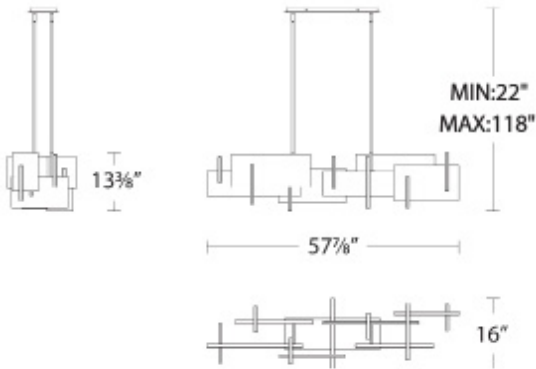

AMARI – model: PD-79058

LED Interior Chandeliers

MODERN FORMS

Fixture Type:

Catalog Number:

Project: _____

Location: _____

PRODUCT DESCRIPTION

Cubism captured the imagination of a changing world during the turn of the 20th century. Pay homage to this era in Modern art with a chandelier of juxtaposed planes finished in aged brass.

FEATURES

- Ambient light distributed from multiple diffusers
- Twelve 12" and four 6" down rods included (additional down rods available for purchase)
- Universal Driver (120V-277V) concealed within the canopy
- Dimming: ELV, 0-10V, TRIAC
- Rated Life: 50,000 hours
- Color Temp: 3000K
- CRI: 90

SPECIFICATIONS

Construction: Aluminum body with acrylic diffuser

Light Source: High output LED.

Finish: Aged Brass (AB)

Standards: ETL & cETL Damp Location listed.

REPLACEMENT ROD

Part#	Size
RPL-ROD-IN06-BB	6" Rod
RPL-ROD-IN12-BB	12" Rod

ORDER NUMBER

	Size	Wattage	Voltage	LED Lumens	Delivered Lumens	Finish
PD-79058	58"	60W	120V-277V	6000	2400	AB Aged Brass

Example: **PD-79058-AB**

modernforms.com
Phone (800) 526.2588
Fax (800) 526.2585

Headquarters/Eastern Distribution Center
44 Harbor Park Drive
Port Washington, NY 11050

Central Distribution Center
1600 Distribution Ct
Lithia Springs, GA 30122

Western Distribution Center
1750 Archibald Avenue
Ontario, CA 91760