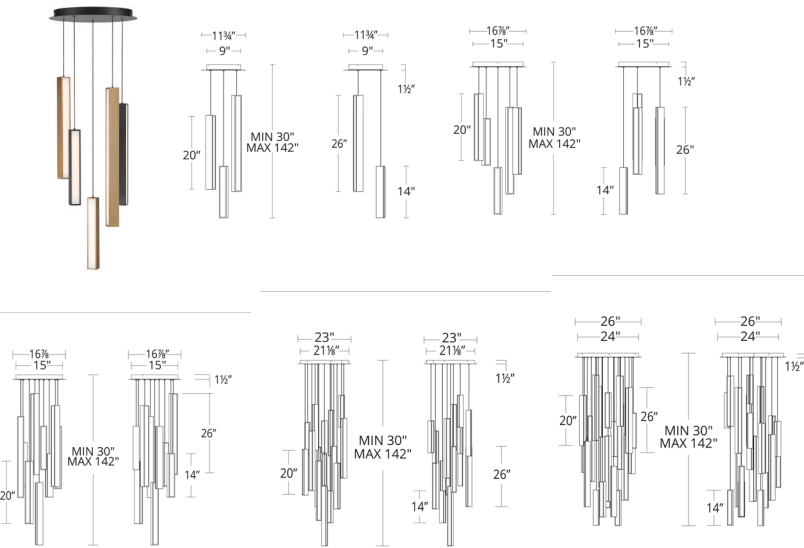

CHAOS – LED Interior Pendants & Chandeliers

MODERN FORMS

PD-64803R / PD-64805R / PD-64809R / PD-64815R / PD-64821R

Fixture Type:

Catalog Number:

Project:

Location:

PRODUCT DESCRIPTION

Chaos freezes a moment in time with breathtaking elegance. Ultra thin powered cables stabilize the suspension without visual interference. Each section of this sculptural form is equipped with consistent LEDs for refined illumination throughout. Let chaos reign.

FEATURES

- Universal Driver (120V-277V) concealed within the canopy
- Thin power aircraft cables provide an ultra clean look for adjustable suspension height
- Dimming: ELV, 0-10V, TRIAC
- Rated Life: 50,000 hours
- Color Temp: 3000K
- CRI: 90

SPECIFICATIONS

Construction: Aluminum body with acrylic diffuser

Light Source: High output LED

Finish: Black (BK), Aged Brass (AB)

Standards: ETL & cETL Damp Location listed, Title 24 Compliant

ORDER NUMBER

Model	Wattage	Voltage	LED Lumens	Delivered Lumens	Finish	Canopy
PD-64803R	19W		1524	917		
PD-64805R	32W		2537	1528		
PD-64809R	50W	120-277V	4371	2751	BK/AB	BK AB
PD-64815R	80W		7285	4600		
PD-64821R	115W		10199	6445		

Example: PD-64803R-BK

modernforms.com
Phone (800) 526.2588
Fax (800) 526.2585

Headquarters/Eastern Distribution Center
44 Harbor Park Drive
Port Washington, NY 11050

Central Distribution Center
1600 Distribution Ct
Lithia Springs, GA 30122

Western Distribution Center
1750 Archibald Avenue
Ontario, CA 91760