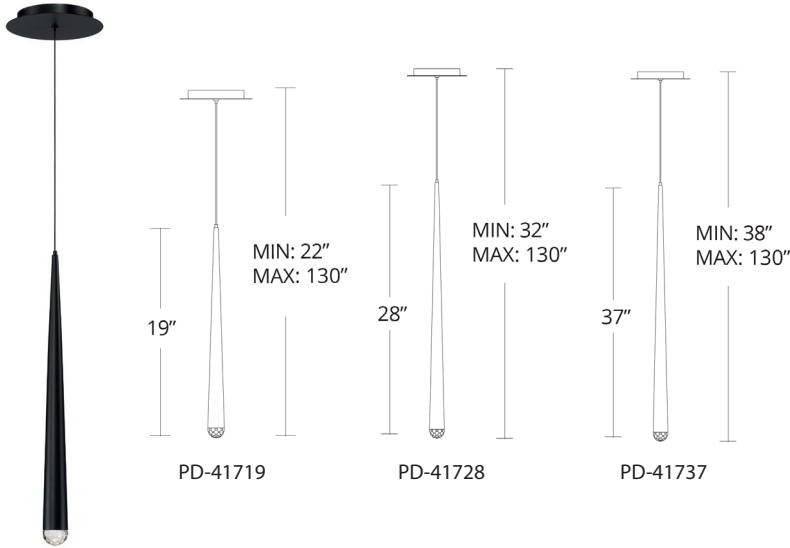

CASCADE

PD-41719 / PD-41728 / PD-41737

LED Interior Pendant

MODERN FORMS

Fixture Type:

Catalog Number:

Project: _____

Location: _____

FEATURES

- Thin aircraft cables provide an ultra-clean look and are easy to adjust for customized suspension height
- Universal driver (120V-277V) installed within the Junction Box, driver dimension: 2.8" x 1.3" x 1.2"
- Dimmer: ELV
- Color Temp: 3500K
- CRI: 90
- Rated Life: 50,000 hours

SPECIFICATIONS

Construction: Steel body with crystal diffuser

Light Source: High output LED.

Finish: Black, Polished Nickel, Aged Brass

Standards: ETL & cETL listed, Damp Location listed

REPLACEMENT GLASS

Part#	Fixture
	PD-41719
RPL-GLA-41719	PD-41728
	PD-41737

ORDER NUMBER

Model	Size	Wattage	Voltage	LED Lumens	Delivered Lumens	Finish
PD-41719	19"					AB Aged Brass
PD-41728	28"	7W	120V-277V	460	395	BK Black
PD-41737	37"					PN Polished Nickel

Example: **PD-41728-PN**