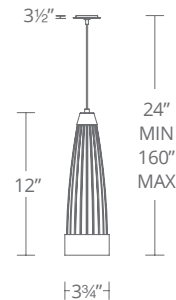

MYSTIC Chandelier & Pendants
 PD-11912

MODERN FORMS

Fixture Type:

Catalog Number:

Project: _____

Location: _____

PRODUCT DESCRIPTION

Aged brass hardware encases a stunning seeded crystal that sparkles bright. The fluted central crystal is hand carved with V channels for an added optical and textural effect. An electrified aircraft cable passes invisibly through the crystal to power LED arrays that illuminate upward into the crystal for brilliance and downward for powerful illumination. Install Mystic in multiples to make a rich design statement.

FEATURES

- K5 V-cut seeded crystal
- Thin, powered aircraft cables provide an ultra-clean look for adjustable suspension height
- Universal Driver (120-277V) within 4" junction box
- Rated Life: 50,000 hours
- Color temp: 3500K
- CRI: 90

SPECIFICATIONS

Construction: Aluminum

Light Source: High output LED

Dimming: ELV

Finish: Aged Brass

Standards: ETL & cETL damp location listed, CEC Title 24 compliant (special order)

ORDER NUMBER

Model	Height	Wattage	Voltage	LED Lumens	Delivered Lumens	Finish
PD-11912	12"	20W	120-277V	1600	769	AB Aged Brass 