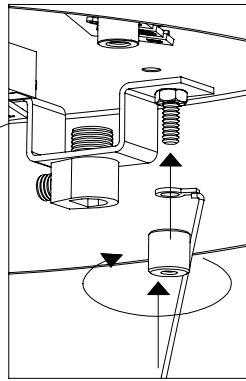

Distanza fori per fissaggio a muro /  
Distance holes for wall fixing

Base per rosone /  
Base for canopy:  
LGR0066 dark grey  
LGR0076 white

1

2

3

5

4

7