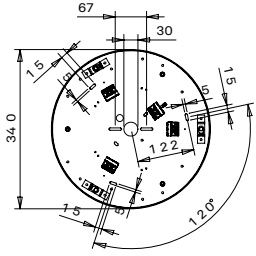

Rosone tondo per sospensioni multiple_3 luci /
Round canopy for hanging multiple lamps_3 lights

Distanza fori per fissaggio a muro /
Distance holes for wall fixing

Base per rosone /
Base for canopy:
LGR0066 dark grey
LGR0076 white

1

2

3