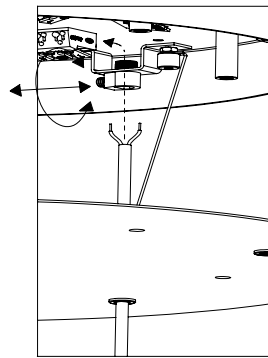

Distanza fori per fissaggio a muro /  
Distance holes for wall fixing

Base per rosone /  
Base for canopy:  
LGR0066 dark grey  
LGR0076 white

1

2

3

5

4

7