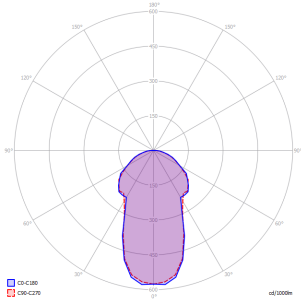

Net weight: 0.66 kg

Gross weight: 0.00 kg

Parcels: N°0

Volume: 0.000 m³

IP40

Energy Saving 

Dim Triac 

ERC

LODES

Nostalgia Small, *design by* Dima Loginoff, 2015

Polar diagram

Light source

- LED
- 3000 K
 - 1 x 9W | 850 lm
 - 120V
 - CRI 92
 - MacAdam 3-Step
- LED and driver included