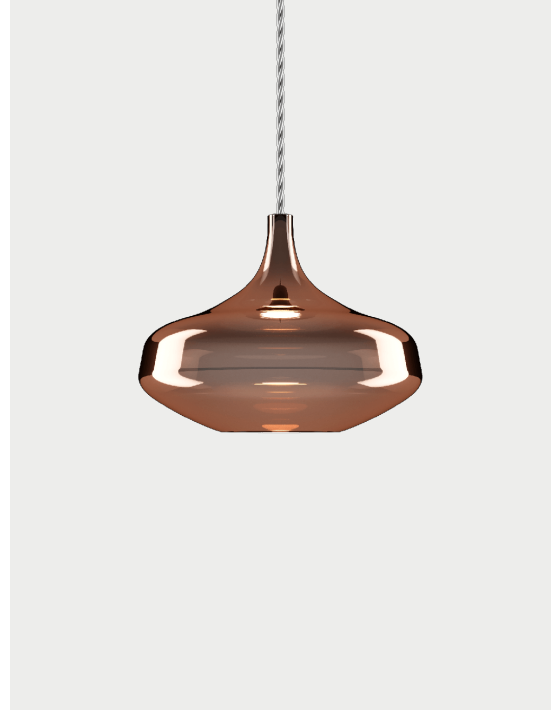

Nostalgia, design by Dima Loginoff, 2015

Suspension

With its retro feel, Nostalgia elegantly tells of ancient glass blowing practices in three sinuous forms that can be combined at will. The perfection of the glass, the innovative LED technology and six elegant finishes make Nostalgia an extremely modern and versatile lamp that lends itself to the creation of captivating atmospheres, whether on or off.

Nostalgia Small	Light source	Frame: Aluminium	Diffuser: Blown Glass	Code
	LED <ul style="list-style-type: none"> • 3000 K • 1 x 9W 850 lm • 120V • CRI 92 • MacAdam 3-Step LED and driver included	<input type="checkbox"/> Chrome	<input checked="" type="checkbox"/> Glossy Copper	154350
		<input type="checkbox"/> Chrome	<input type="checkbox"/> Crystal	154301
		<input type="checkbox"/> Chrome	<input type="checkbox"/> Chrome	154302
		<input type="checkbox"/> Chrome	<input checked="" type="checkbox"/> Gold	154303
		<input type="checkbox"/> Chrome	<input checked="" type="checkbox"/> Rose Gold	154304
		<input type="checkbox"/> Chrome	<input checked="" type="checkbox"/> Glossy Smoke	154351

LODES

Nostalgia Small, *design by* Dima Loginoff, 2015

Polar diagram

Light source

- LED
- 3000 K
 - 1 x 9W | 850 lm
 - 120V
 - CRI 92
 - MacAdam 3-Step
- LED and driver included