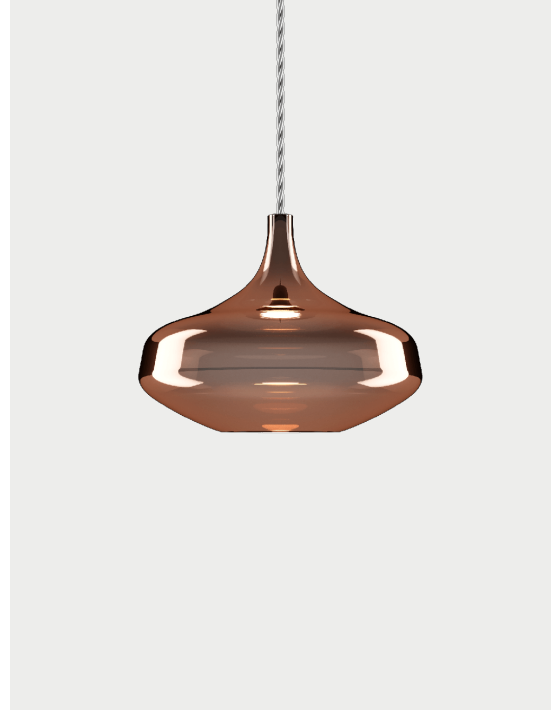

Nostalgia, design by Dima Loginoff, 2015

Suspension

With its retro feel, Nostalgia elegantly tells of ancient glass blowing practices in three sinuous forms that can be combined at will. The perfection of the glass, the innovative LED technology and six elegant finishes make Nostalgia an extremely modern and versatile lamp that lends itself to the creation of captivating atmospheres, whether on or off.

Nostalgia Medium	Light source	Frame: Aluminium	Diffuser: Blown Glass	Code
	LED <ul style="list-style-type: none"> • 3000 K • 1 x 9W 850 lm • 120V • CRI 92 • MacAdam 3-Step LED and driver included	<input type="checkbox"/> Chrome	<input checked="" type="checkbox"/> Glossy Copper	154352
		<input type="checkbox"/> Chrome	<input type="checkbox"/> Crystal	154305
		<input type="checkbox"/> Chrome	<input type="checkbox"/> Chrome	154306
		<input type="checkbox"/> Chrome	<input checked="" type="checkbox"/> Gold	154307
		<input type="checkbox"/> Chrome	<input checked="" type="checkbox"/> Rose Gold	154308
		<input type="checkbox"/> Chrome	<input checked="" type="checkbox"/> Glossy Smoke	154353

Net weight: 0.75 kg

Gross weight: 0.00 kg

Parcels: N°0

Volume: 0.000 m³

LODES

Nostalgia Medium, *design by Dima Loginoff, 2015*

Polar diagram

Light source