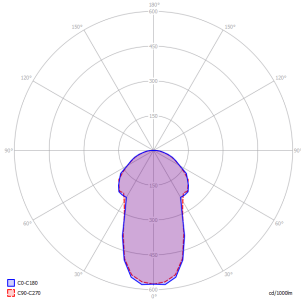

Net weight: 0.75 kg

Gross weight: 0.00 kg

Parcels: N°0

Volume: 0.000 m³

LODES

Nostalgia Medium, *design by Dima Loginoff, 2015*

Polar diagram

Light source