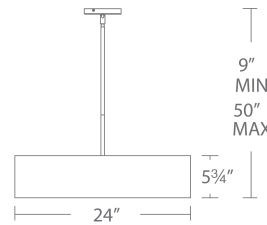

PD-16824

Fixture Type:

Catalog Number:

Project:

Location:

PRODUCT DESCRIPTION

A diaphanous shade provokes the imagination on this elegant design, creating softer light and a beautiful, sophisticated expression of form. Inside the glowing round diffuser, state-of-the-art LED modules broadcast consistent and enduring illumination. Metropolis handles urban décor with ease, but makes a welcome addition to Scandinavian and Mid-Century styled spaces too.

FEATURES

- Clear glass diffuser with fabric shade
- Ultra-bright lumen output
- No transformer or driver needed
- Dimmer: ELV
- CRI: 90
- Rated Life: 54,000 hours
- Minimum Suspension: 8", Maximum Suspension: 49", Minimum Suspension: 9", Maximum Suspension: 50", and Minimum Suspension: 10", Maximum Suspension 51"
- **PD-16818 & PD-16824:** 277V option available (Special Order)

SPECIFICATIONS

Construction: Aluminum

Light Source: High output LED

Finish: Brushed Nickel

Standards: ETL & cETL listed, Title 24 JA8 - 2016 Compliant

REPLACEMENT ROD

Part#	Size	Finish
RPL-ROD-1N06-BN	6"	Brushed Nickel
RPL-ROD-1N12-BN	12"	Brushed Nickel

REPLACEMENT PART

Part#	Description	Fixture
RPL-SHA-16818	Shade	PD-16818
RPL-SHA-16824	Shade	PD-16824
RPL-SHA-16830	Shade	PD-16830
RPL-DIF-13114	Diffuser	PD-16818
RPL-DIF-13120	Diffuser	PD-16824
RPL-DIF-13126	Diffuser	PD-16830
RPL-GLA-13114	Glass	PD-16818
RPL-GLA-13120	Glass	PD-16824
RPL-GLA-13126	Glass	PD-16830

ORDER NUMBER

Model	Wattage	Voltage	LED Lumens	Delivered Lumens	Finish
PD-16818	18"	25W	2015	1996	BN <i>Brushed Nickel</i>
PD-16824	24"	31W	2644	2474	
PD-16830	30"	48W	3869	3815	

Example: **PD-16824-BN**

For 277V special order add an "F" before the finish: **PD-16818F-BN**

modernforms.com
Phone (866) 810.6615
Fax (800) 526.2585