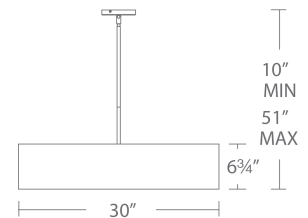

PD-16830

Fixture Type:

Catalog Number:

Project:

Location:

PRODUCT DESCRIPTION

A diaphanous shade provokes the imagination on this elegant design, creating softer light and a beautiful, sophisticated expression of form. Inside the glowing round diffuser, state-of-the-art LED modules broadcast consistent and enduring illumination. Metropolis handles urban décor with ease, but makes a welcome addition to Scandinavian and Mid-Century styled spaces too.

FEATURES

- Clear glass diffuser with fabric shade
- Ultra-bright lumen output
- No transformer or driver needed
- Dimmer: ELV
- CRI: 90
- Rated Life: 54,000 hours
- Minimum Suspension: 8", Maximum Suspension: 49", Minimum Suspension: 9", Maximum Suspension: 50", and Minimum Suspension: 10", Maximum Suspension 51"
- **PD-16818 & PD-16824:** 277V option available (Special Order)

SPECIFICATIONS

Construction: Aluminum

Light Source: High output LED

Finish: Brushed Nickel

Standards: ETL & cETL listed, Title 24 JA8 - 2016 Compliant

REPLACEMENT ROD

Part#	Size	Finish
RPL-ROD-1N06-BN	6"	Brushed Nickel
RPL-ROD-1N12-BN	12"	Brushed Nickel

REPLACEMENT PART

Part#	Description	Fixture
RPL-SHA-16818	Shade	PD-16818
RPL-SHA-16824	Shade	PD-16824
RPL-SHA-16830	Shade	PD-16830
RPL-DIF-13114	Diffuser	PD-16818
RPL-DIF-13120	Diffuser	PD-16824
RPL-DIF-13126	Diffuser	PD-16830
RPL-GLA-13114	Glass	PD-16818
RPL-GLA-13120	Glass	PD-16824
RPL-GLA-13126	Glass	PD-16830

ORDER NUMBER

Model	Wattage	Voltage	LED Lumens	Delivered Lumens	Finish
PD-16818	18"	25W	2015	1996	BN <i>Brushed Nickel</i>
PD-16824	24"	31W	2644	2474	
PD-16830	30"	48W	3869	3815	

Example: **PD-16824-BN**

For 277V special order add an "F" before the finish: **PD-16818F-BN**

modernforms.com
Phone (866) 810.6615
Fax (800) 526.2585

Headquarters/Eastern Distribution Center
44 Harbor Park Drive
Port Washington, NY 11050

Central Distribution Center
1600 Distribution Ct
Lithia Springs, GA 30122

Western Distribution Center
1750 Archibald Avenue
Ontario, CA 91760