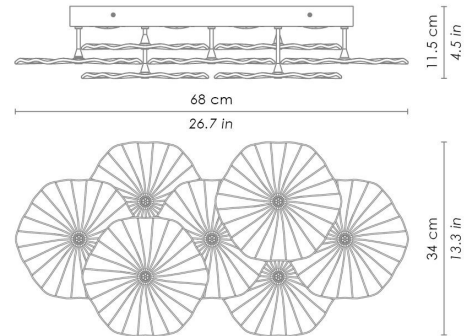

LED IP20 CE

Handcrafted plate glass in various colours. Grey painted metal parts with chromed details. Customizable product

Dimmable version

CODE	COLOR	
LMR0201	Clear	
LMR0204	Clear amber	
LMR0205	Clear amethyst	
LMR0209	Grey	
LMR0209	Clear grey	
LMR0220	Clear light blue	

DIMENSIONS AND HOLES

Dimensions 34 x 68 -h 11,5 / 13,3 x 26,7 - h 4,5 in

ILLUMINOTECHNICAL SPECIFICATIONS

Source	LED
Type	SMD
Power LED	4 x 5 W
Lumen LED board	4 x 400 lm
Colour temperature	3000 K
CRI	>80
Lamp life	minimum 3 years guaranteed