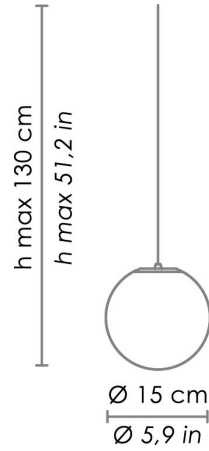

PALLINA

HANGING

AI LIGHTS
LATTI

Suspension lamps with diffuser in mouth-blown, satin-finish opal triplex glass; chromed metal frame. The product is suitable for indoor use only.

CODE	COLOR
LL9916	Chrome

DIMENSIONS AND HOLES	
Dimensions	Ø 15 - 143 cm / Ø 5,9 - 56,2 in

ILLUMINOTECHNICAL SPECIFICATIONS	
Source	G9
Type	Bulb G9
Total Watt	1 x 33 HS
Lamp life	minimum 2 years guaranteed

ILLUMINOTECHNICAL SPECIFICATIONS	
Driver	not included
Voltage	220-240 V
Frequency	50/60 Hz

PHYSICAL SPECIFICATIONS

We reserve the right to change the specifications of our product. For the latest information on the product visit www.zafferanoitalia.com