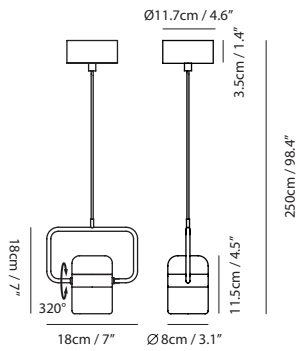

By Li, Hui Lun 李慧倫

matt black + copper ring

Ling Pendant Horizontal

Model
SLD-80PH

Material
steel, frosted glass

Light Source
LED 6W 3000K CRI90 280lm

Driver
Built-in dimmable driver
(Triac dimming)

Weight
1.1kg / 2.4lb

Color
● matt black + copper ring

Ling Pendant Vertical

Model
SLD-80PV

Material
steel, frosted glass

Light Source
LED 6W 3000K CRI90 280lm

Driver
Built-in dimmable driver
(Triac dimming)

Weight
1.1kg / 2.4lb

Weight
1.2kg / 2.6lb

Color

 matt black + copper ring
 matt white + matt brass ring