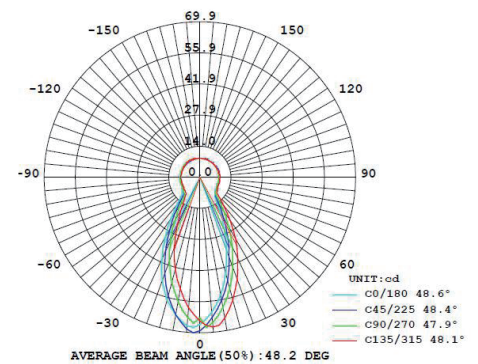

Ling Pendant Vertical

Model
SLD-80PV

Material
steel, frosted glass

Light Source
LED 6W 3000K CRI90 280lm

Driver
Built-in dimmable driver
(Triac dimming)

Weight
1.1kg / 2.4lb

Color
● matt black + copper ring