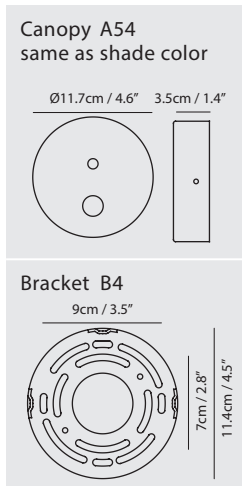

By Li, Hui Lun 李慧倫

matt black + copper ring

Ling Pendant Horizontal

Model
SLD-80PH

Material
steel, frosted glass

Light Source
LED 6W 3000K CRI90 280lm

Driver
Built-in dimmable driver
(Triac dimming)

Weight
1.1kg / 2.4lb

Color
● matt black + copper ring

Ling Pendant Vertical

Model
SLD-80PV

Material
steel, frosted glass

Light Source
LED 6W 3000K CRI90 280lm

Driver
Built-in dimmable driver
(Triac dimming)

Weight
1.1kg / 2.4lb

Color
● matt black + copper ring

matt black + copper ring

matt white + matt brass ring

Ling Wall

Model
SLD-80WTE

Material
steel, frosted glass

Light Source
LED 7W 3000K CRI90 280lm

Feature
Touch dimmer switch

Weight
1.2kg / 2.6lb

Color

 matt black + copper ring
 matt white + matt brass ring