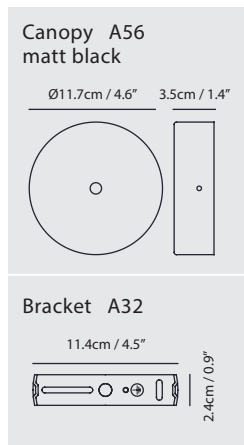

By Li, Hui Lun 李慧倫

matt black + copper ring

Ling Pendant Horizontal

Model
SLD-80PH

Material
steel, frosted glass

Light Source
LED 6W 3000K CRI90 280lm

Driver
Built-in dimmable driver
(Triac dimming)

Weight
1.1kg / 2.4lb

Color
● matt black + copper ring

Ling Pendant Vertical

Model
SLD-80PV

Material
steel, frosted glass

Light Source
LED 6W 3000K CRI90 280lm

Driver
Built-in dimmable driver
(Triac dimming)

Weight
1.1kg / 2.4lb

Weight
1.2kg / 2.6lb

Color

 matt black + copper ring
 matt white + matt brass ring