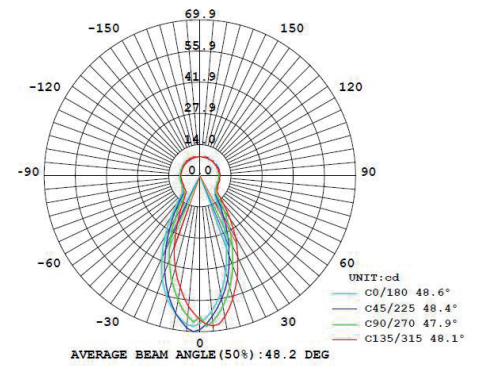

By Li, Hui Lun 李慧倫

matt black + copper ring

Ling Pendant Horizontal

Model
SLD-80PH

Material
steel, frosted glass

Light Source
LED 6W 3000K CRI90 280lm

Driver
Built-in dimmable driver
(Triac dimming)

Weight
1.1kg / 2.4lb

Color
● matt black + copper ring

Ling Pendant Vertical

Model
SLD-80PV

Material
steel, frosted glass

Light Source
LED 6W 3000K CRI90 280lm

Driver
Built-in dimmable driver
(Triac dimming)

Weight
1.1kg / 2.4lb