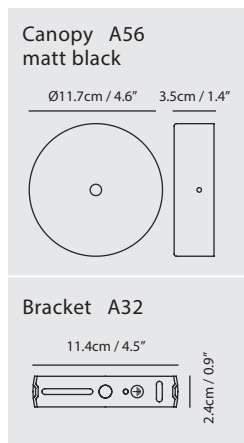

By Li, Hui Lun 李慧倫

matt black + copper ring

Ling Pendant Horizontal

Model
SLD-80PH

Material
steel, frosted glass

Light Source
LED 6W 3000K CRI90 280lm

Driver
Built-in dimmable driver
(Triac dimming)

Weight
1.1kg / 2.4lb

Color
● matt black + copper ring

Ling Pendant Vertical

Model
SLD-80PV

Material
steel, frosted glass

Light Source
LED 6W 3000K CRI90 280lm

Driver
Built-in dimmable driver
(Triac dimming)

Weight
1.1kg / 2.4lb