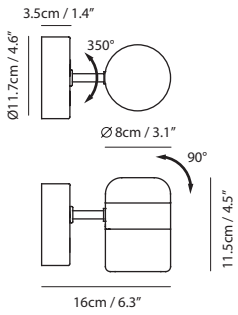

Ling Wall

Model
SLD-80WTE

Material
steel, frosted glass

Light Source
LED 7W 3000K CRI90 280lm

Feature
Touch dimmer switch

Weight
1.2kg / 2.6lb

Color
matt black + copper ring
matt white + matt brass ring