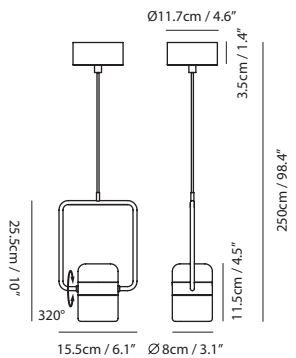

By Li, Hui Lun 李慧倫

matt black + copper ring

Ling Pendant Horizontal

Model
SLD-80PH

Material
steel, frosted glass

Light Source
LED 6W 3000K CRI90 280lm

Driver
Built-in dimmable driver
(Triac dimming)

Weight
1.1kg / 2.4lb

Color
● matt black + copper ring

Ling Pendant Vertical

Model
SLD-80PV

Material
steel, frosted glass

Light Source
LED 6W 3000K CRI90 280lm

Driver
Built-in dimmable driver
(Triac dimming)

Weight
1.1kg / 2.4lb