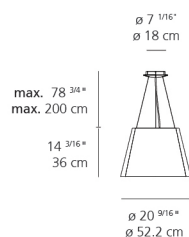

Dimensions

Packaging

2 Boxes

1 x 9-9/16" x 14-11/16" x 20-15/16" / 5.51 lbs - 24 cm x 37 cm x 53 cm / 2.5 kg

1 x 21-3/4" x 21-3/4" x 15-13/16" / 5.29 lbs - 55 cm x 55 cm x 40 cm / 2.4 kg

Light distribution

Diffused

Red = Max Cd. Through Vertical plane

Blue = Max Cd. Through Horizontal plane

Luminaire weight

9.04 lbs / 4.1 kg

Warranty

5 year limited warranty