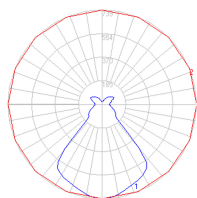

Dimensions

Packaging

2 Boxes

1 x 9-9/16" x 14-11/16" x 20-15/16" / 5.51 lbs - 24 cm x 37 cm x 53 cm / 2.5 kg

1 x 21-3/4" x 21-3/4" x 15-13/16" / 5.29 lbs - 55 cm x 55 cm x 40 cm / 2.4 kg

Light distribution

Diffused

Red = Max Cd. Through Vertical plane

Blue = Max Cd. Through Horizontal plane

Luminaire weight

9.04 lbs / 4.1 kg

Warranty

5 year limited warranty