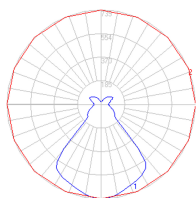

Dimensions

Packaging

4 Boxes

1 x 42-5/8" x 16-5/8" x 9-9/16" / 9.15 lbs - 108 cm x 42 cm x 24 cm / 4.15 kg

1 x 21-3/4" x 21-3/4" x 15-13/16" / 5.29 lbs - 55 cm x 55 cm x 40 cm / 2.4 kg

1 x 28" x 28" x 4-13/16" / 34.39 lbs - 71 cm x 71 cm x 12 cm / 15.6 kg

1 x 50-7/8" x 1-11/16" x 1-11/16" / 3.31 lbs - 129 cm x 4 cm x 4 cm / 1.5 kg

Light distribution

Diffused

Luminaire weight

45.64 lbs / 20.7 kg

Red = Max Cd. Through Vertical plane
Blue = Max Cd. Through Horizontal plane