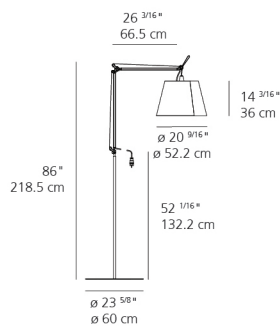

Dimensions

Packaging

4 Boxes

1 x 42-5/8" x 16-5/8" x 9-9/16" / 9.15 lbs - 108 cm x 42 cm x 24 cm / 4.15 kg

1 x 21-3/4" x 21-3/4" x 15-13/16" / 5.29 lbs - 55 cm x 55 cm x 40 cm / 2.4 kg

1 x 28" x 28" x 4-13/16" / 34.39 lbs - 71 cm x 71 cm x 12 cm / 15.6 kg

1 x 50-7/8" x 1-11/16" x 1-11/16" / 3.31 lbs - 129 cm x 4 cm x 4 cm / 1.5 kg

Light distribution

Diffused

Luminaire weight

45.64 lbs / 20.7 kg

Red = Max Cd. Through Vertical plane
Blue = Max Cd. Through Horizontal plane