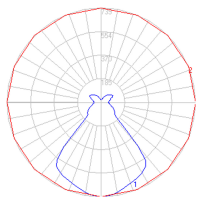

Dimensions

Packaging

4 Boxes

1 x 42-5/8" x 16-5/8" x 9-9/16" / 9.15 lbs - 108 cm x 42 cm x 24 cm / 4.15 kg

1 x 21-3/4" x 21-3/4" x 15-13/16" / 5.29 lbs - 55 cm x 55 cm x 40 cm / 2.4 kg

1 x 28" x 28" x 4-13/16" / 34.39 lbs - 71 cm x 71 cm x 12 cm / 15.6 kg

1 x 50-7/8" x 1-11/16" x 1-11/16" / 3.31 lbs - 129 cm x 4 cm x 4 cm / 1.5 kg

Light distribution

Diffused

Luminaire weight

45.64 lbs / 20.7 kg

Red = Max Cd. Through Vertical plane
Blue = Max Cd. Through Horizontal plane