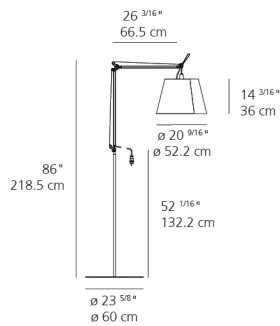

Dimensions

Packaging

4 Boxes

1 x 42-5/8" x 16-5/8" x 9-9/16" / 9.15 lbs - 108 cm x 42 cm x 24 cm / 4.15 kg

1 x 21-3/4" x 21-3/4" x 15-13/16" / 5.29 lbs - 55 cm x 55 cm x 40 cm / 2.4 kg

1 x 28" x 28" x 4-13/16" / 34.39 lbs - 71 cm x 71 cm x 12 cm / 15.6 kg

1 x 50-7/8" x 1-11/16" x 1-11/16" / 3.31 lbs - 129 cm x 4 cm x 4 cm / 1.5 kg

Light distribution

Diffused

Luminaire weight

45.64 lbs / 20.7 kg

Red = Max Cd. Through Vertical plane
Blue = Max Cd. Through Horizontal plane