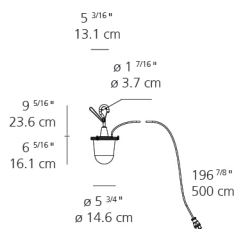

Colors & Finishes

- Clear (Diffuser)
- Aluminum (Body & Hook)

Materials

- Hook and body in aluminum
- Diffuser in Paola Lenti Thua outdoor fabric

Features & Accessories

- Structural elements of Tolomeo floor reinforced for outdoor use
- Lighting source fitted inside a transparent IP65 plastic unit that recalls old lanterns
- Cord length is 16 feet 5 inches (5m)

Dimensions

Packaging

1 Box

1 x 25-11/16" x 12-11/16" x 12-11/16" / 5.51 lbs - 65 cm x 32 cm x 32 cm / 2.5 kg

Light distribution

Diffused

Red = Max Cd. Through Vertical plane

Blue = Max Cd. Through Horizontal plane