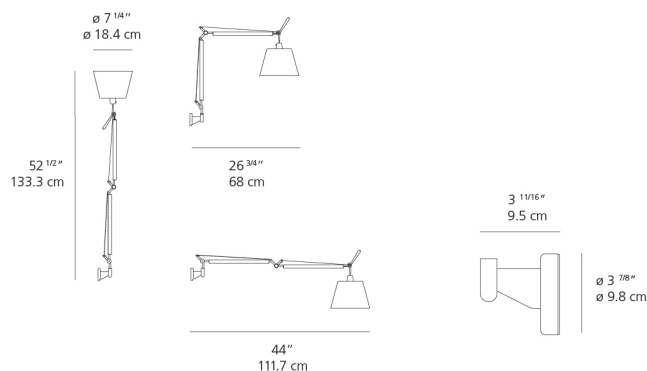

Lamp type	LED-T
Lamp	max 75W E26/A19
Lamp Included	No
Control type	On/Off (On lampholder)
Input Voltage	120V
Power consumption	N/A
Ballast	N/A

Colors & Finishes

- Parchment (Shade)
- Aluminum (Body)

Materials

- Fully adjustable, articulated arms
- Shade remains vertical regardless of arm angle

Dimensions

Packaging

2 Boxes

1 x 9-3/4" x 6-13/16" x 40" / 4.41 lbs - 24.5 cm x 17 cm x 101.5 cm / 2 kg

1 x 4-7/16" x 4-7/16" x 4-7/16" / .55 lbs - 11 cm x 11 cm x 11 cm / .25 kg

Light distribution

Direct

Luminaire weight

2.29 lbs / 1.04 kg

Red = Max Cd. Through Vertical plane
Blue = Max Cd. Through Horizontal plane

Warranty

5 year Limited warranty