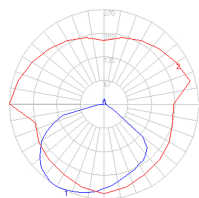

- Fully adjustable, articulated arms
- Shade remains vertical regardless of arm angle

Dimensions

Packaging

2 Boxes

1 x 9-3/4" x 6-13/16" x 40" / 4.41 lbs - 24.5 cm x 17 cm x 101.5 cm / 2 kg

1 x 4-7/16" x 4-7/16" x 4-7/16" / .55 lbs - 11 cm x 11 cm x 11 cm / .25 kg

Light distribution

Direct

Luminaire weight

2.29 lbs / 1.04 kg

Red = Max Cd. Through Vertical plane
Blue = Max Cd. Through Horizontal plane

Warranty

5 year Limited warranty