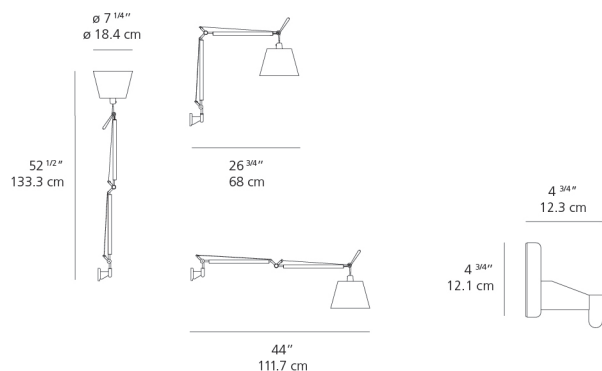

Lamp type	LED-T
Lamp	max 75W E26/A19
Lamp Included	No
Control type	On/Off (On lampholder)
Input Voltage	120V
Power consumption	N/A
Ballast	N/A

Colors & Finishes

- Parchment (Shade)
- Aluminum (Body)

Materials

- Fully adjustable, articulated arms
- Shade remains vertical regardless of arm angle
- Provided with 10ft cord and plug
- Cord to be shortened and plug removed by electrician during hardwire installation

Dimensions

Packaging

2 Boxes

1 x 9-3/4" x 6-13/16" x 40" / 4.41 lbs - 24.5 cm x 17 cm x 101.5 cm / 2 kg

1 x 7-3/16" x 6-13/16" x 7-3/16" / 1.1 lbs - 18 cm x 17 cm x 18 cm / .5 kg

Light distribution

Direct

Red = Max Cd. Through Vertical plane
Blue = Max Cd. Through Horizontal plane

Luminaire weight

2.62 lbs / 1.19 kg

Warranty

5 year Limited warranty