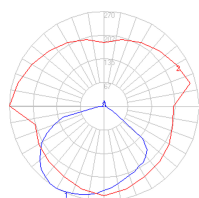

Dimensions

Packaging

2 Boxes

1 x 9-3/4" x 6-13/16" x 40" / 4.41 lbs - 24.5 cm x 17 cm x 101.5 cm / 2 kg

1 x 7-3/16" x 6-13/16" x 7-3/16" / 1.1 lbs - 18 cm x 17 cm x 18 cm / .5 kg

Light distribution

Direct

Red = Max Cd. Through Vertical plane
Blue = Max Cd. Through Horizontal plane