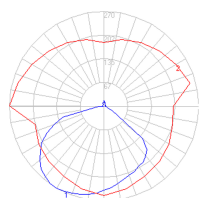

### Dimensions

### Packaging

3 Boxes

1 x 9-3/4" x 6-13/16" x 40" / 4.41 lbs - 24.5 cm x 17 cm x 101.5 cm / 2 kg

1 x 41-13/16" x 1-11/16" x 1-11/16" / 1.54 lbs - 106 cm x 4 cm x 4 cm / .7 kg

1 x 15-13/16" x 16-1/4" x 4-7/16" / 16.76 lbs - 40 cm x 41 cm x 11 cm / 7.6 kg

### Light distribution

Direct

Red = Max Cd. Through Vertical plane  
Blue = Max Cd. Through Horizontal plane