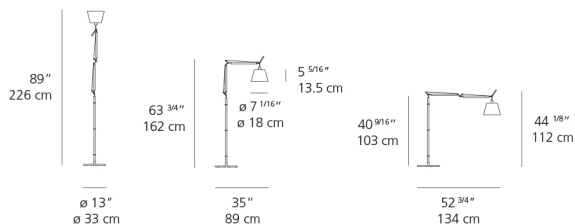

Lamp type	LED-T
Lamp	max 75W E26/A19
Lamp Included	No
Control type	On/Off (On lampholder)
Input Voltage	120V
Power consumption	N/A
Ballast	N/A

Colors & Finishes

- Parchment (Diffuser)
- Aluminum (Body & Base)

Features & Accessories

- Fully adjustable, articulated arms
- Shade remains vertical regardless of arm angle

Dimensions

Packaging

3 Boxes

1 x 9-3/4" x 6-13/16" x 40" / 4.41 lbs - 24.5 cm x 17 cm x 101.5 cm / 2 kg

1 x 41-13/16" x 1-11/16" x 1-11/16" / 1.54 lbs - 106 cm x 4 cm x 4 cm / .7 kg

1 x 15-13/16" x 16-1/4" x 4-7/16" / 16.76 lbs - 40 cm x 41 cm x 11 cm / 7.6 kg

Light distribution

Direct

Red = Max Cd. Through Vertical plane
Blue = Max Cd. Through Horizontal plane

Luminaire weight

17.39 lbs / 7.89 kg

Warranty

5 year Limited warranty