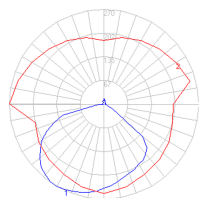

Features & Accessories

- Fully adjustable, articulated arms
- Shade remains vertical regardless of arm angle

Dimensions

Packaging

3 Boxes

1 x 9-3/4" x 6-13/16" x 40" / 4.41 lbs - 24.5 cm x 17 cm x 101.5 cm / 2 kg

1 x 41-13/16" x 1-11/16" x 1-11/16" / 1.54 lbs - 106 cm x 4 cm x 4 cm / .7 kg

1 x 15-13/16" x 16-1/4" x 4-7/16" / 16.76 lbs - 40 cm x 41 cm x 11 cm / 7.6 kg

Light distribution

Direct

Red = Max Cd. Through Vertical plane
Blue = Max Cd. Through Horizontal plane