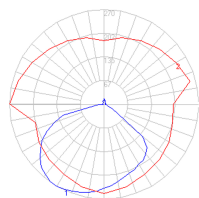

Features & Accessories

- Fully adjustable, articulated arms
- Tilttable and 360 degrees rotatable diffuser

Dimensions

Packaging

2 Boxes

1 x 14-1/4" x 8-3/8" x 44-3/16" / 5.22 lbs - 36 cm x 21 cm x 112 cm / 2.37 kg

1 x 11-1/8" x 11-1/8" x 4-1/4" / 9.7 lbs - 28 cm x 28 cm x 10.5 cm / 4.4 kg

Light distribution

Direct

Red = Max Cd. Through Vertical plane

Blue = Max Cd. Through Horizontal plane

Luminaire weight

11.07 lbs / 5.02 kg