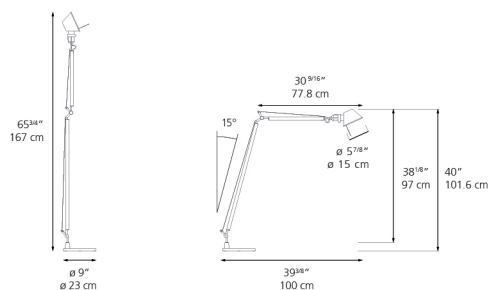

Lamp type	LED-T
Lamp	max 75W E26/A19
Lamp Included	No
Control type	On/Off (On Head)
Input Voltage	120V
Power consumption	N/A
Ballast	N/A

Colors & Finishes

Aluminum

Materials

- Arm structure in extruded aluminum
- Joints and tension control knobs in polished die-cast aluminum
- Support cables in stainless steel
- Floor support stem in extruded aluminum
- Weighted steel base with stamped aluminum

Features & Accessories

- Fully adjustable, articulated arms
- Tilttable and 360 degrees rotatable diffuser

Dimensions

Packaging

2 Boxes

1 x 14-1/4" x 8-3/8" x 44-3/16" / 5.22 lbs - 36 cm x 21 cm x 112 cm / 2.37 kg

1 x 11-1/8" x 11-1/8" x 4-1/4" / 9.7 lbs - 28 cm x 28 cm x 10.5 cm / 4.4 kg

Light distribution

Direct

Red = Max Cd. Through Vertical plane

Blue = Max Cd. Through Horizontal plane

Luminaire weight

11.07 lbs / 5.02 kg