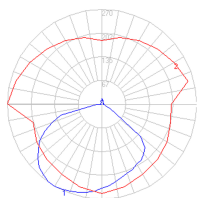

Features & Accessories

- Allows to direct light where needed even when j-box is not centered
- Fully adjustable, articulated arms
- Rotatable ceiling supporting canopy

Dimensions

Packaging

2 Boxes

1 x 13-1/2" x 19" x 48-1/8" / 10.58 lbs - 34 cm x 48 cm x 122 cm / 4.8 kg

1 x 19-3/8" x 19-3/8" x 13" / 1.1 lbs - 49 cm x 49 cm x 33 cm / .5 kg

Light distribution

Direct

Red = Max Cd. Through Vertical plane
Blue = Max Cd. Through Horizontal plane

Luminaire weight

5.07 lbs / 2.3 kg