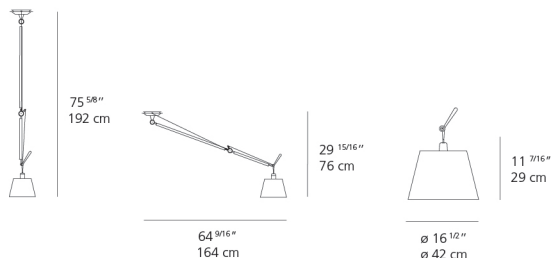

Tolomeo off-center shade suspension w/17" diffuser parchment SPECIFICATIONS

TOL1031

Design By

Michele De Lucchi
Giancarlo Fassina

Collection

Design

Specifications

Lamp type	LED-T
Lamp	max 100W E26/A19
Lamp Included	No
Control type	Dimmable 2-Wire
Input Voltage	120V
Power consumption	N/A
Ballast	N/A

Features & Accessories

- Allows to direct light where needed even when j-box is not centered
- Fully adjustable, articulated arms
- Rotatable ceiling supporting canopy

Dimensions

Packaging

2 Boxes

1 x 13-1/2" x 19" x 48-1/8" / 10.58 lbs - 34 cm x 48 cm x 122 cm / 4.8 kg

1 x 19-3/8" x 19-3/8" x 13" / 1.1 lbs - 49 cm x 49 cm x 33 cm / .5 kg

Light distribution

Direct

Red = Max Cd. Through Vertical plane
Blue = Max Cd. Through Horizontal plane

Luminaire weight

5.07 lbs / 2.3 kg