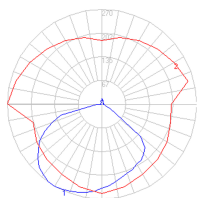

## Dimensions

## Packaging

2 Boxes

1 x 13-1/2" x 19" x 48-1/8" / 10.58 lbs - 34 cm x 48 cm x 122 cm / 4.8 kg

1 x 16-1/4" x 16-1/4" x 13-1/2" / 1.1 lbs - 41 cm x 41 cm x 34 cm / .5 kg

## Light distribution

Direct

Red = Max Cd. Through Vertical plane

Blue = Max Cd. Through Horizontal plane