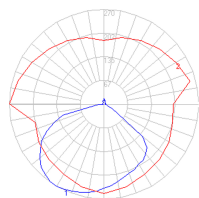

## Dimensions

## Packaging

2 Boxes

1 x 13-1/2" x 19" x 48-1/8" / 10.58 lbs - 34 cm x 48 cm x 122 cm / 4.8 kg

1 x 10-5/16" x 10-5/16" x 9-9/16" / 1.32 lbs - 26 cm x 26 cm x 24 cm / .6 kg

## Light distribution

Direct

Red = Max Cd. Through Vertical plane  
Blue = Max Cd. Through Horizontal plane