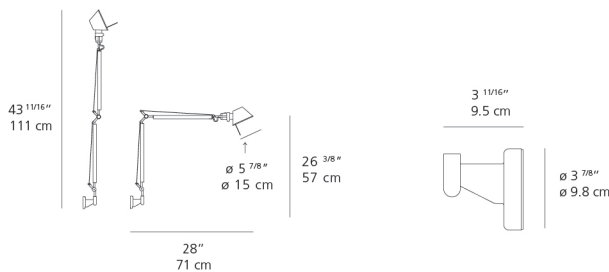

Lamp type	LED-T
Lamp	max 100W E26/A19
Lamp Included	No
Control type	On/Off (On Head)
Input Voltage	120V
Power consumption	N/A
Ballast	N/A

Colors & Finishes

Aluminum

Materials

- Arms and diffuser in aluminum
- Joints and tension control knobs in polished die-cast aluminum
- Tension cables in stainless steel
- S-Bracket in polished die-cast aluminum

Features & Accessories

- Fully adjustable, articulated arm structure
- Tilttable and 360 degrees rotatable diffuser
- Provided with 10ft cord and plug

Dimensions

Packaging

2 Boxes

1 x 10-1/8" x 8-3/16" x 34-1/8" / 4.01 lbs - 25.5 cm x 20.5 cm x 86.5 cm / 1.82 kg

1 x 4-7/16" x 4-7/16" x 4-7/16" / .55 lbs - 11 cm x 11 cm x 11 cm / .25 kg

Light distribution

Direct

Red = Max Cd. Through Vertical plane

Blue = Max Cd. Through Horizontal plane

Luminaire weight

1.96 lbs / .89 kg