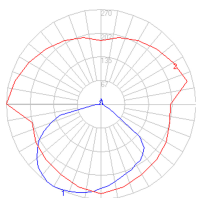

Features & Accessories

- Fully adjustable, articulated arm structure
- Tilttable and 360 degrees rotatable diffuser
- Provided with 10ft cord and plug

Dimensions

Packaging

2 Boxes

1 x 10-1/8" x 8-3/16" x 34-1/8" / 4.01 lbs - 25.5 cm x 20.5 cm x 86.5 cm / 1.82 kg

1 x 4-7/16" x 4-7/16" x 4-7/16" / .55 lbs - 11 cm x 11 cm x 11 cm / .25 kg

Light distribution

Direct

Red = Max Cd. Through Vertical plane

Blue = Max Cd. Through Horizontal plane

Luminaire weight

1.96 lbs / .89 kg