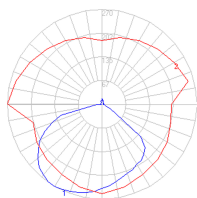

### Dimensions

### Light distribution

Red = Max Cd. Through Vertical plane

Blue = Max Cd. Through Horizontal plane