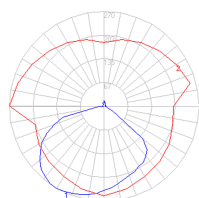

### Dimensions

### Light distribution

Direct

Red = Max Cd. Through Vertical plane  
Blue = Max Cd. Through Horizontal plane