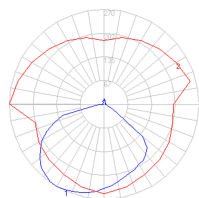

- Fully adjustable, articulated arm structure
- Tilttable and 360 degrees rotatable diffuser

Dimensions

Packaging

2 Boxes

1 x 33-15/16" x 10-3/4" x 7-15/16" / 3.31 lbs - 86 cm x 27 cm x 20 cm / 1.5 kg

1 x 11-7/8" x 11-7/8" x 3-13/16" / 7.39 lbs - 30 cm x 30 cm x 9.5 cm / 3.35 kg

Light distribution

Direct

Red = Max Cd. Through Vertical plane
Blue = Max Cd. Through Horizontal plane

Luminaire weight

8.48 lbs / 3.85 kg

Warranty

5 year Limited warranty