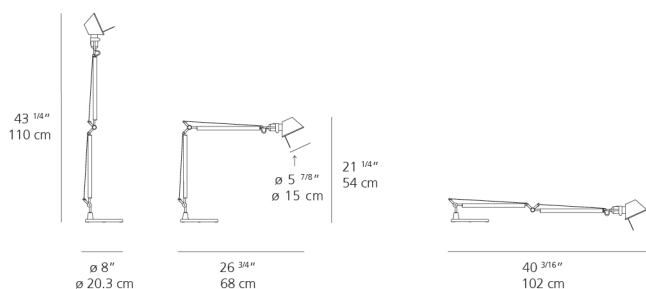

Lamp type	LED-T
Lamp	max 100W E26/A19
Lamp Included	No
Control type	On/Off (On Head)
Input Voltage	120V
Power consumption	N/A
Ballast	N/A

Colors & Finishes

- Black (Diffuser & Body)
- Aluminum (Base)

Materials

- Fully adjustable, articulated arm structure
- Tilttable and 360 degrees rotatable diffuser

Dimensions

Packaging

2 Boxes

1 x 33-15/16" x 10-3/4" x 7-15/16" / 3.31 lbs - 86 cm x 27 cm x 20 cm / 1.5 kg

1 x 11-7/8" x 11-7/8" x 3-13/16" / 7.39 lbs - 30 cm x 30 cm x 9.5 cm / 3.35 kg

Light distribution

Direct

Red = Max Cd. Through Vertical plane
Blue = Max Cd. Through Horizontal plane

Luminaire weight

8.48 lbs / 3.85 kg

Warranty

5 year Limited warranty