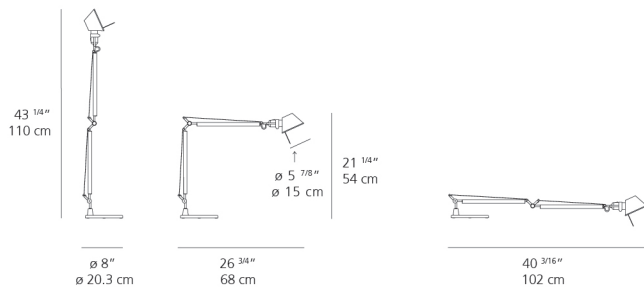

Lamp type	LED-T
Lamp	max 100W E26/A19
Lamp Included	No
Control type	On/Off (On Head)
Input Voltage	120V
Power consumption	N/A
Ballast	N/A

Colors & Finishes

Aluminum

Materials

- Arms and diffuser in aluminum
- Joints and tension control knobs in polished die-cast aluminum
- Tension cables in stainless steel
- Base in weighted steel with stamped aluminum cover

Features & Accessories

- Fully adjustable, articulated arm structure
- Tilttable and 360 degrees rotatable diffuser

Dimensions

Packaging

2 Boxes

1 x 10-1/8" x 8-3/16" x 34-1/8" / 4.01 lbs - 25.5 cm x 20.5 cm x 86.5 cm / 1.82 kg

1 x 11-7/8" x 11-7/8" x 3-13/16" / 7.39 lbs - 30 cm x 30 cm x 9.5 cm / 3.35 kg

Light distribution

Direct

Red = Max Cd. Through Vertical plane

Blue = Max Cd. Through Horizontal plane

Luminaire weight

8.35 lbs / 3.79 kg