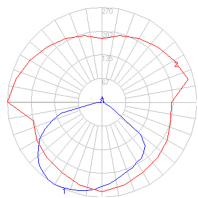

Features & Accessories

- Fully adjustable, articulated arm structure
- Tilttable and 360 degrees rotatable diffuser

Dimensions

Packaging

2 Boxes

1 x 10-1/8" x 8-3/16" x 34-1/8" / 4.01 lbs - 25.5 cm x 20.5 cm x 86.5 cm / 1.82 kg

1 x 11-7/8" x 11-7/8" x 3-13/16" / 7.39 lbs - 30 cm x 30 cm x 9.5 cm / 3.35 kg

Light distribution

Direct

Red = Max Cd. Through Vertical plane

Blue = Max Cd. Through Horizontal plane

Luminaire weight

8.35 lbs / 3.79 kg