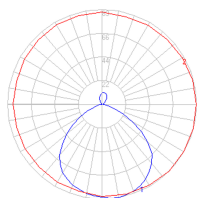

### Dimensions

### Packaging

3 Boxes

1 x 10-1/8" x 8-3/16" x 34-1/8" / 4.01 lbs - 25.5 cm x 20.5 cm x 86.5 cm / 1.82 kg

1 x 41-13/16" x 1-11/16" x 1-11/16" / 1.54 lbs - 106 cm x 4 cm x 4 cm / .7 kg

1 x 15-13/16" x 16-1/4" x 4-7/16" / 16.76 lbs - 40 cm x 41 cm x 11 cm / 7.6 kg

### Light distribution

Direct

Red = Max Cd. Through Vertical plane

Blue = Max Cd. Through Horizontal plane