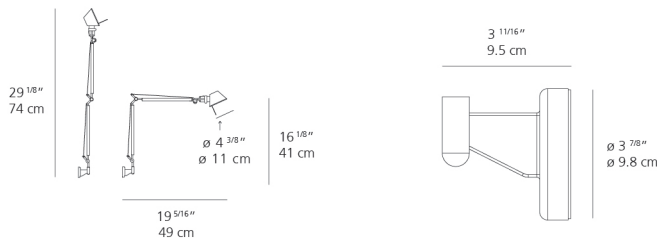

Lamp type	LED-T
Lamp	max 60W E12/G16.5
Lamp Included	No
Control type	On/Off (On Cord)
Input Voltage	120V
Power consumption	N/A
Ballast	N/A

Colors & Finishes

Aluminum

Materials

- Arms and diffuser in aluminum
- Joints and tension control knobs in polished die-cast aluminum
- Tension cables in stainless steel
- S-Bracket in polished die-cast aluminum

Features & Accessories

- Fully adjustable, articulated arm structure
- Tilttable and 360 degrees rotatable diffuser
- Provided with 10ft cord and plug

Dimensions

Packaging

2 Boxes

1 x 8-3/4" x 8-3/4" x 19-13/16" / 2.51 lbs - 22 cm x 22 cm x 50 cm / 1.14 kg

1 x 4-7/16" x 4-7/16" x 4-7/16" / .55 lbs - 11 cm x 11 cm x 11 cm / .25 kg

Light distribution

Direct

Red = Max Cd. Through Vertical plane

Blue = Max Cd. Through Horizontal plane

Luminaire weight

1.37 lbs / .62 kg