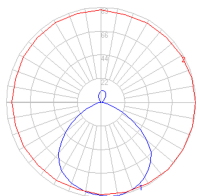

Features & Accessories

- Fully adjustable, articulated arm structure
- Tilttable and 360 degrees rotatable diffuser
- Provided with 10ft cord and plug

Dimensions

Packaging

2 Boxes

1 x 8-3/4" x 8-3/4" x 19-13/16" / 2.51 lbs - 22 cm x 22 cm x 50 cm / 1.14 kg

1 x 4-7/16" x 4-7/16" x 4-7/16" / .55 lbs - 11 cm x 11 cm x 11 cm / .25 kg

Light distribution

Direct

Red = Max Cd. Through Vertical plane

Blue = Max Cd. Through Horizontal plane

Luminaire weight

1.37 lbs / .62 kg