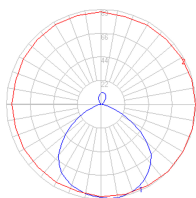

Dimensions

Packaging

2 Boxes

1 x 8-3/4" x 8-3/4" x 19-13/16" / 2.51 lbs - 22 cm x 22 cm x 50 cm / 1.14 kg

1 x 7-3/16" x 6-13/16" x 7-3/16" / 1.1 lbs - 18 cm x 17 cm x 18 cm / .5 kg

Light distribution

Direct

Red = Max Cd. Through Vertical plane

Blue = Max Cd. Through Horizontal plane

Luminaire weight

1.7 lbs / .77 kg

Warranty

5 year Limited warranty