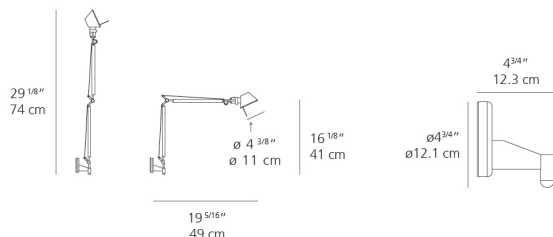

Lamp type	LED-T
Lamp	max 60W E12/G16.5
Lamp Included	No
Control type	On/Off (On Cord)
Input Voltage	120V
Power consumption	N/A
Ballast	N/A

Colors & Finishes

Aluminum

Materials

- Arms and diffuser in aluminum
- Joints and tension control knobs in polished die-cast aluminum
- Tension cables in stainless steel
- J-Bracket in polished die-cast aluminum

Dimensions

Packaging

2 Boxes

1 x 8-3/4" x 8-3/4" x 19-13/16" / 2.51 lbs - 22 cm x 22 cm x 50 cm / 1.14 kg

1 x 7-3/16" x 6-13/16" x 7-3/16" / 1.1 lbs - 18 cm x 17 cm x 18 cm / .5 kg

Light distribution

Direct

Red = Max Cd. Through Vertical plane

Blue = Max Cd. Through Horizontal plane

Luminaire weight

1.7 lbs / .77 kg

Warranty

5 year Limited warranty