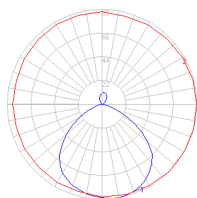

Features & Accessories

- Fully adjustable, articulated arm structure
- Tilttable and 360 degrees rotatable diffuser

Dimensions

Packaging

1 Box

1 x 21-3/8" x 8-3/8" x 8-3/8" / 5.95 lbs - 54 cm x 21 cm x 21 cm / 2.7 kg

Light distribution

Direct

Red = Max Cd. Through Vertical plane

Blue = Max Cd. Through Horizontal plane

Luminaire weight

4.19 lbs / 1.9 kg

Warranty

5 year Limited warranty