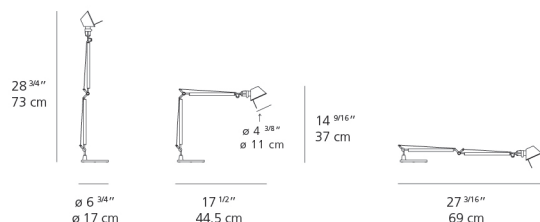

Lamp type	LED-T
Lamp	max 60W E12/G16.5
Lamp Included	No
Control type	On/Off (On Cord) / On/Off
Input Voltage	120V
Power consumption	N/A
Ballast	N/A

Colors & Finishes

White

Materials

- Arms and diffuser in aluminum
- Joints and tension control knobs in polished die-cast aluminum
- Tension cables in stainless steel
- Base in weighted steel with stamped aluminum cover

Features & Accessories

- Fully adjustable, articulated arm structure
- Tilttable and 360 degrees rotatable diffuser

Dimensions

Packaging

1 Box

1 x 21-3/8" x 8-3/8" x 8-3/8" / 5.95 lbs - 54 cm x 21 cm x 21 cm / 2.7 kg

Light distribution

Direct

Red = Max Cd. Through Vertical plane

Blue = Max Cd. Through Horizontal plane

Luminaire weight

4.19 lbs / 1.9 kg

Warranty

5 year Limited warranty