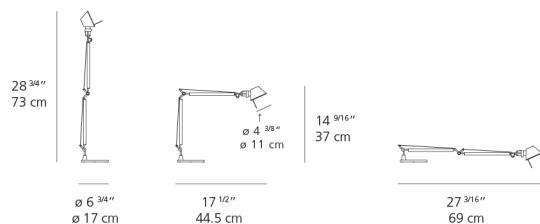

Lamp type	LED-T
Lamp	max 60W E12/G16.5
Lamp Included	No
Control type	On/Off (On Cord) / On/Off
Input Voltage	120V
Power consumption	N/A
Ballast	N/A

Colors & Finishes

Gold

Materials

- Arms and diffuser in aluminum
- Joints and tension control knobs in polished die-cast aluminum
- Tension cables in stainless steel
- Base in weighted steel with stamped aluminum cover

Features & Accessories

- Fully adjustable, articulated arm structure
- Tilttable and 360 degrees rotatable diffuser

Dimensions

Packaging

1 Box

1 x 21-3/8" x 8-3/8" x 8-3/8" / 5.95 lbs - 54 cm x 21 cm x 21 cm / 2.7 kg

Light distribution

Direct

Red = Max Cd. Through Vertical plane

Blue = Max Cd. Through Horizontal plane

Luminaire weight

4.19 lbs / 1.9 kg

Warranty