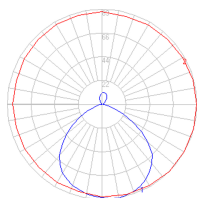

Features & Accessories

- Fully adjustable, articulated arm structure
- Tilttable and 360 degrees rotatable diffuser

Dimensions

Packaging

1 Box

1 x 21-3/8" x 8-3/8" x 8-3/8" / 5.95 lbs - 54 cm x 21 cm x 21 cm / 2.7 kg

Light distribution

Direct

Red = Max Cd. Through Vertical plane

Blue = Max Cd. Through Horizontal plane

Luminaire weight

4.19 lbs / 1.9 kg

Warranty