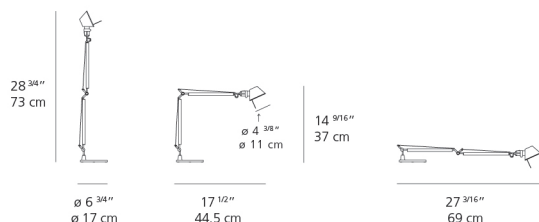

Lamp type	LED-T
Lamp	max 60W E12/G16.5
Lamp Included	No
Control type	On/Off (On Cord) / On/Off
Input Voltage	120V
Power consumption	N/A
Ballast	N/A

Colors & Finishes

Black

Materials

- Arms and diffuser in aluminum
- Joints and tension control knobs in polished die-cast aluminum
- Tension cables in stainless steel
- Base in weighted steel with stamped aluminum cover

Features & Accessories

- Fully adjustable, articulated arm structure
- Tilttable and 360 degrees rotatable diffuser

Dimensions

Packaging

1 Box

1 x 21-3/8" x 8-3/8" x 8-3/8" / 5.95 lbs - 54 cm x 21 cm x 21 cm / 2.7 kg

Light distribution

Direct

Red = Max Cd. Through Vertical plane

Blue = Max Cd. Through Horizontal plane

Luminaire weight

4.19 lbs / 1.9 kg

Warranty

5 year Limited warranty