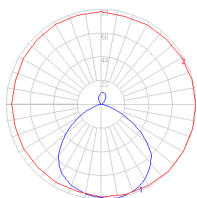

Features & Accessories

- Fully adjustable, articulated arm structure
- Tilttable and 360 degrees rotatable diffuser

Dimensions

Packaging

1 Box

1 x 21-3/8" x 8-3/8" x 8-3/8" / 5.95 lbs - 54 cm x 21 cm x 21 cm / 2.7 kg

Light distribution

Direct

Red = Max Cd. Through Vertical plane

Blue = Max Cd. Through Horizontal plane

Luminaire weight

4.19 lbs / 1.9 kg

Warranty

5 year Limited warranty